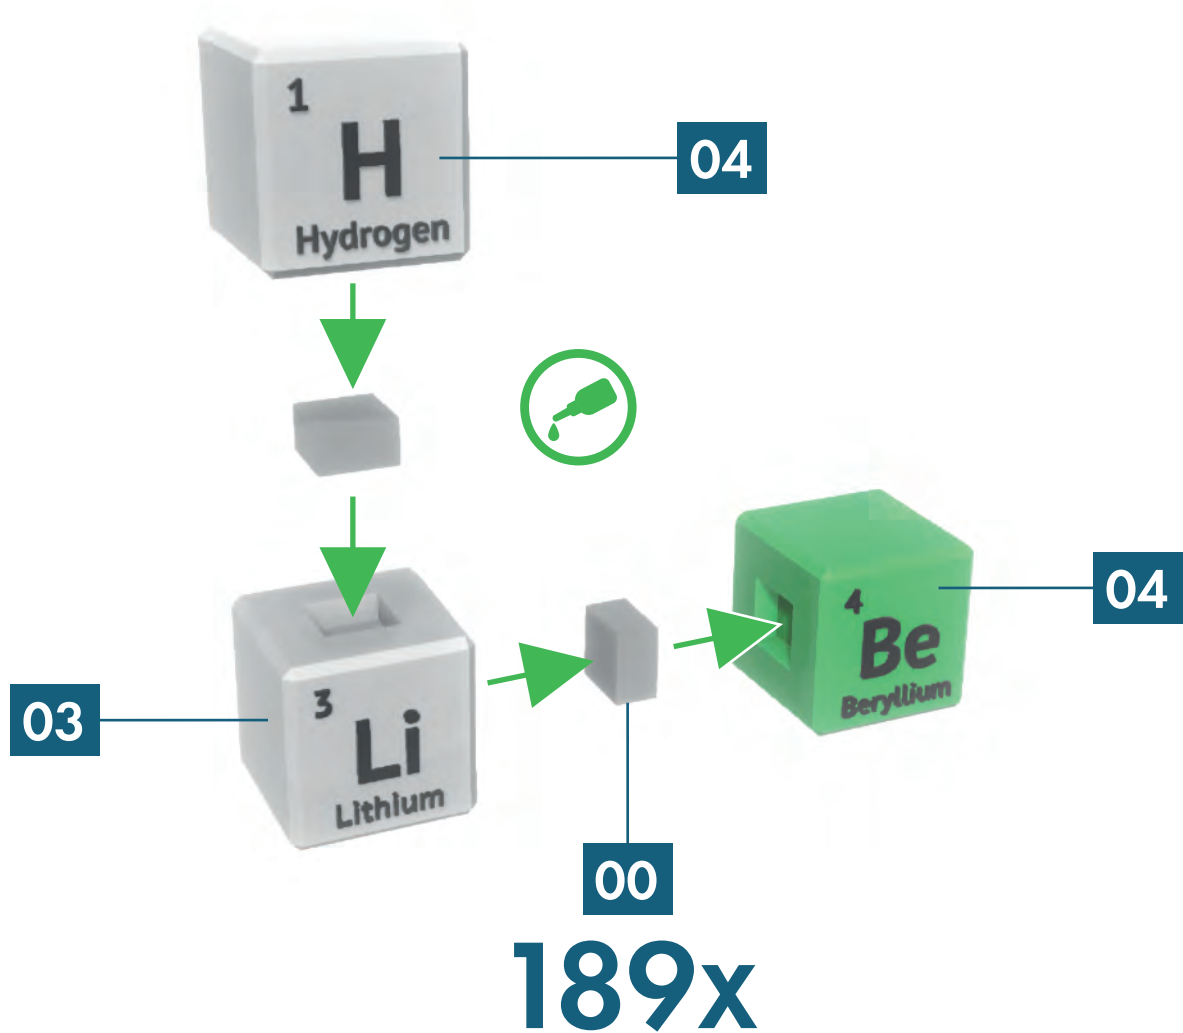

PERIODIC TABLE OF ELEMENTS

ASSEMBLY INSTRUCTIONS

ENERGYENCYCLOPEDIA.COM

INFO

PARTS MARKED WITH A GLUE ICON AND/OR A GREEN ARROW NEED TO BE GLUED TOGETHER

**PRINT ALL THE ELEMENTS
AND GLUE THEM TOGETHER USING CONNECTORS.**

**PRINT ALL THE ELEMENTS
AND GLUE THEM TOGETHER USING CONNECTORS.**

The image shows a 3D periodic table of elements. Two green arrows point from the table to two identical grey 3D models of a propeller. A green circular icon with a drop symbol is positioned between the two propellers. The number '120' is displayed in a blue box next to each propeller.