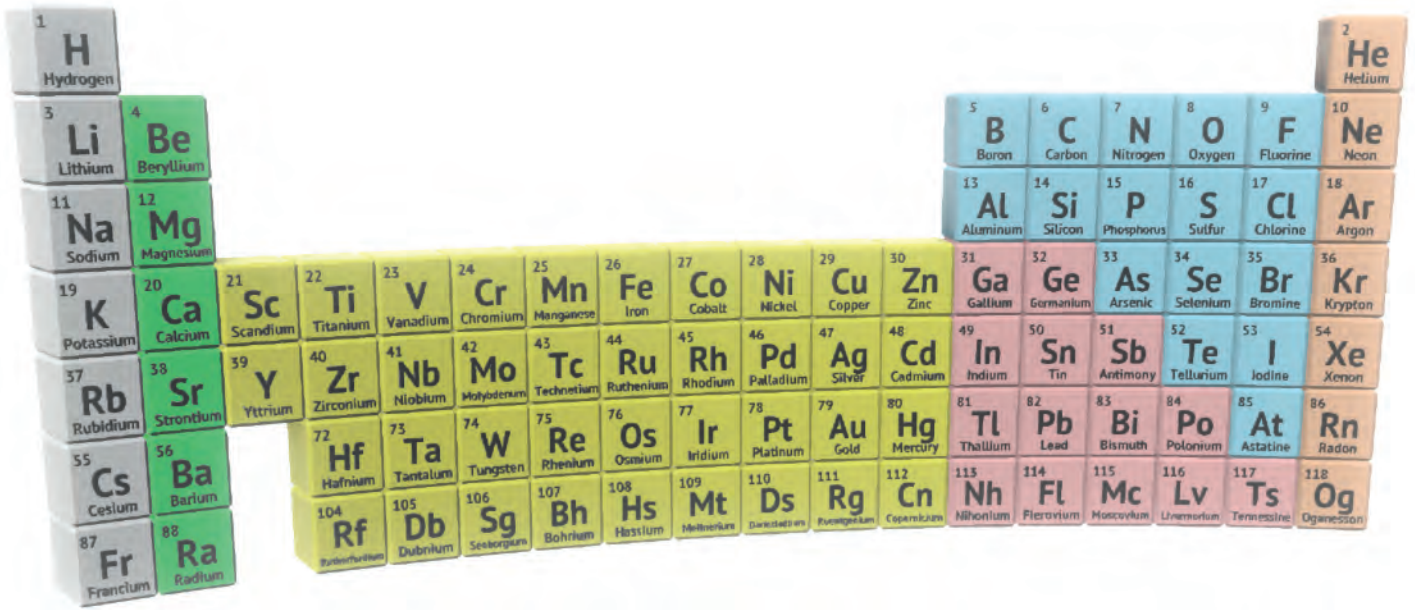

PERIODIC TABLE OF ELEMENTS

ASSEMBLY INSTRUCTIONS

ENERGYENCYCLOPEDIA.COM

INFO

PARTS MARKED WITH A GLUE ICON AND/OR A GREEN ARROW NEED TO BE GLUED TOGETHER

**PRINT ALL THE ELEMENTS
AND GLUE THEM TOGETHER USING CONNECTORS.**

**PRINT ALL THE ELEMENTS
AND GLUE THEM TOGETHER USING CONNECTORS.**

The image shows a 3D periodic table of elements. Two green arrows point from the table to two identical grey 3D models of a propeller. A green circular icon with a drop symbol is positioned between the two propellers. The number '120' is displayed in a blue box next to each propeller.