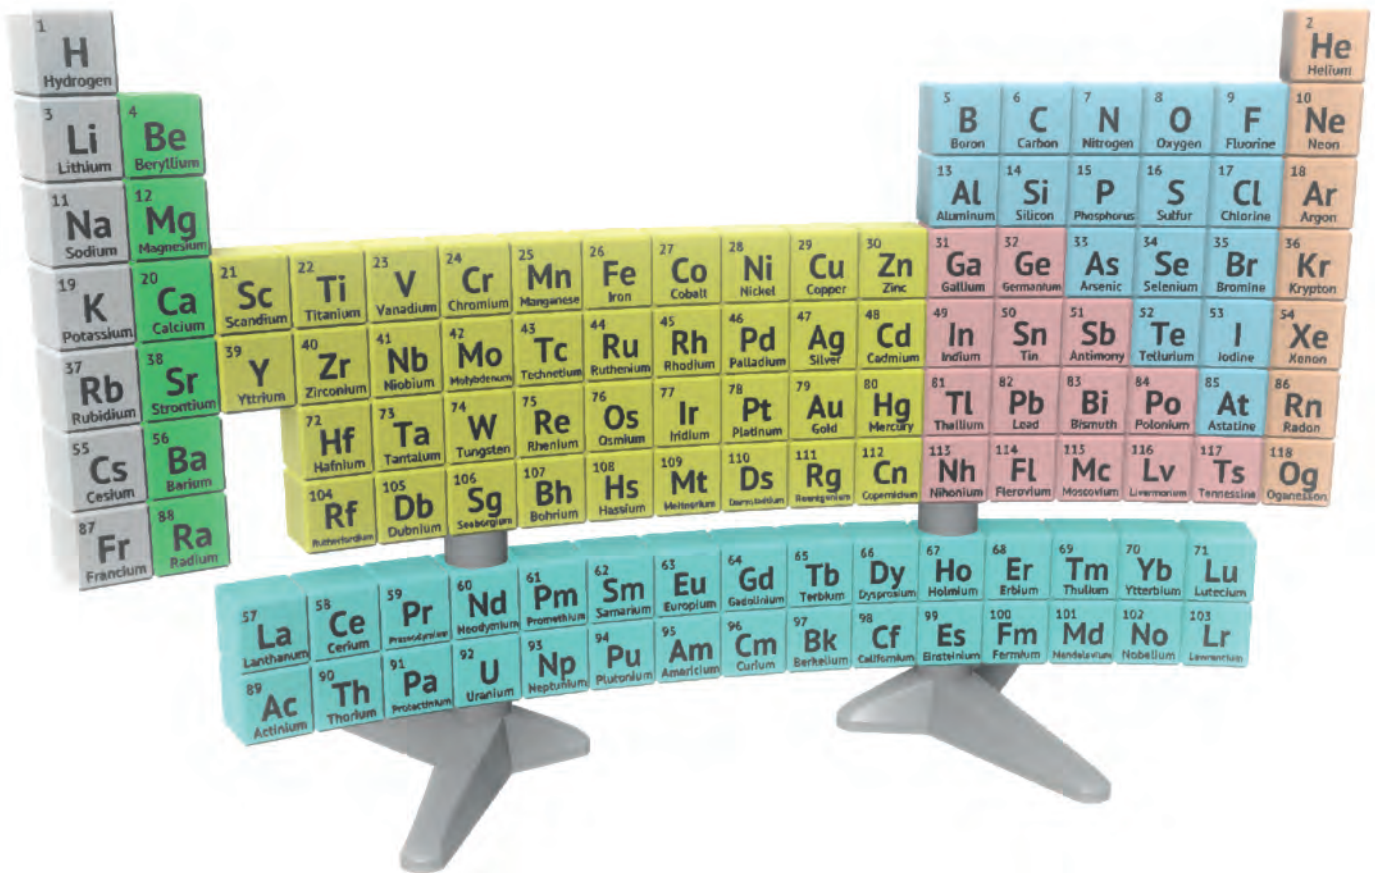

PERIODIC TABLE OF ELEMENTS

ASSEMBLY INSTRUCTIONS

ENERGYENCYCLOPEDIA.COM

INFO

PARTS MARKED WITH A GLUE ICON AND/OR A GREEN ARROW NEED TO BE GLUED TOGETHER

**PRINT ALL THE ELEMENTS
AND GLUE THEM TOGETHER USING CONNECTORS.**

**PRINT ALL THE ELEMENTS
AND GLUE THEM TOGETHER USING CONNECTORS.**

The image shows a 3D periodic table of elements. Two green arrows point from the table to two identical grey 3D models of a propeller. A green circular icon with a drop symbol is positioned between the two propellers. The number '120' is displayed in a blue box next to each propeller.