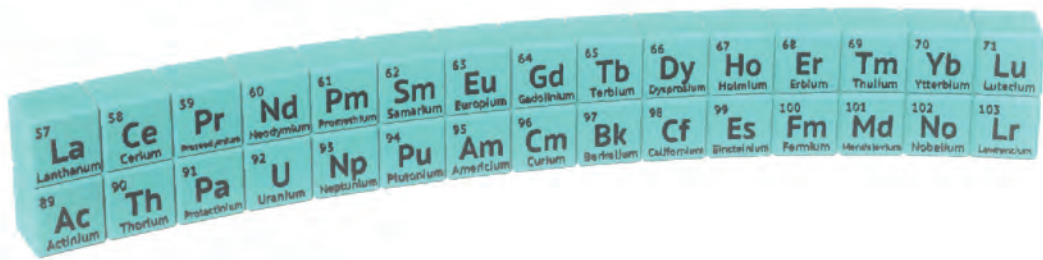

PERIODIC TABLE OF ELEMENTS

ASSEMBLY INSTRUCTIONS

ENERGYENCYCLOPEDIA.COM

INFO

PARTS MARKED WITH A GLUE ICON AND/OR A GREEN ARROW NEED TO BE GLUED TOGETHER

**PRINT ALL THE ELEMENTS
AND GLUE THEM TOGETHER USING CONNECTORS.**

**PRINT ALL THE ELEMENTS
AND GLUE THEM TOGETHER USING CONNECTORS.**

The image shows a 3D periodic table of elements. Two green arrows point from the table to two identical grey 3D models of a propeller. A green circular icon with a drop symbol is positioned between the two propellers. The number '120' is displayed in a blue box next to each propeller.