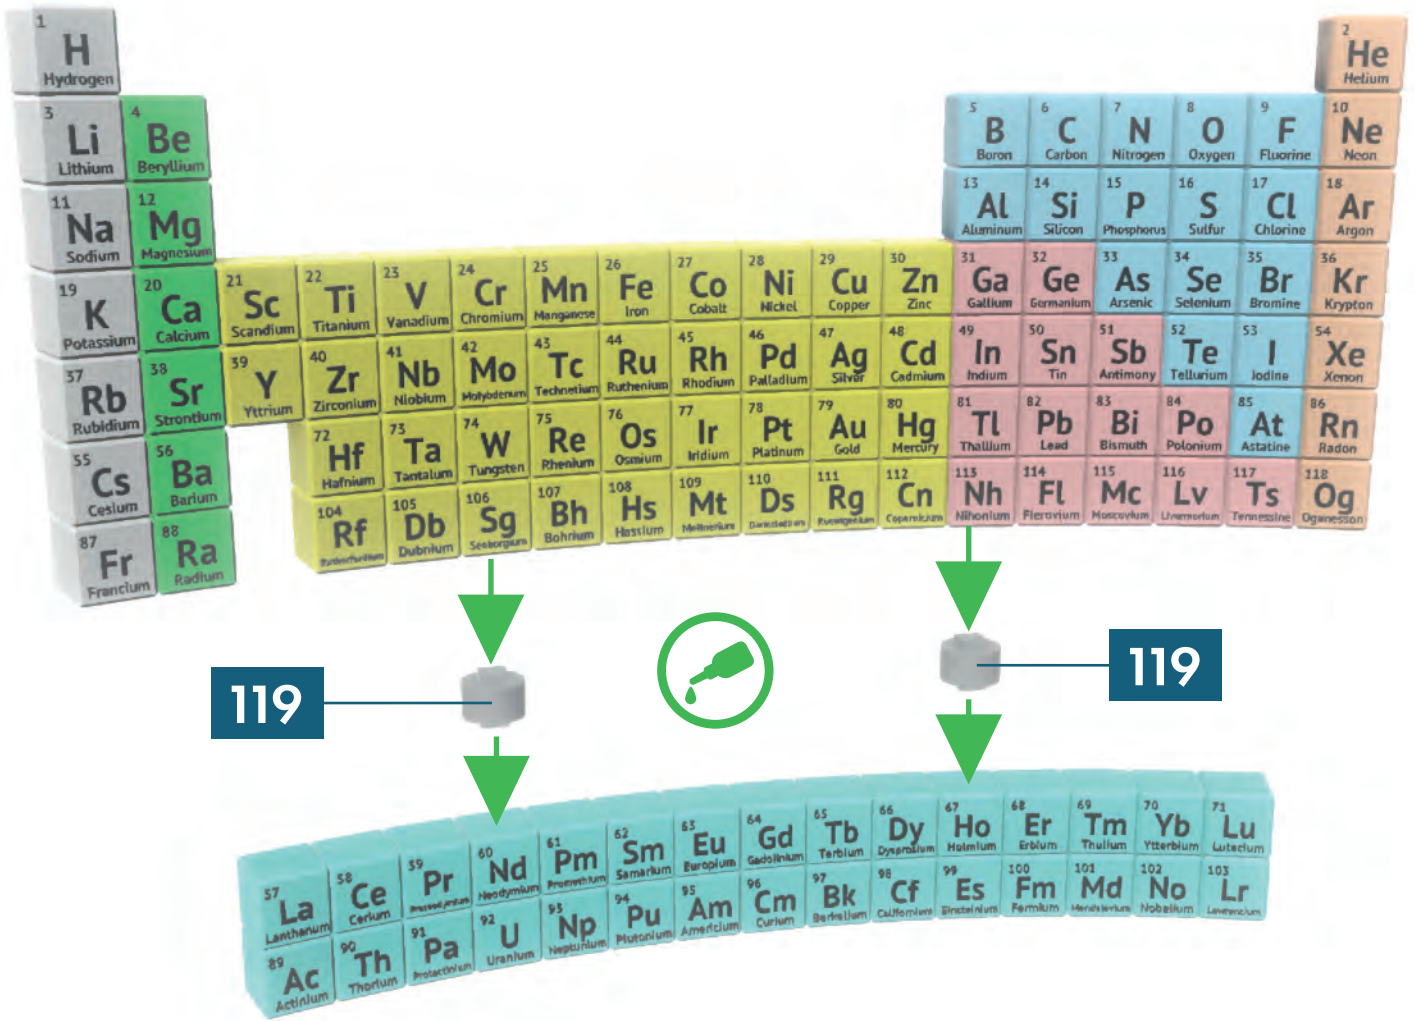

PERIODIC TABLE OF ELEMENTS

ASSEMBLY INSTRUCTIONS

ENERGYENCYCLOPEDIA.COM

INFO

PARTS MARKED WITH A GLUE ICON AND/OR A GREEN ARROW NEED TO BE GLUED TOGETHER

**PRINT ALL THE ELEMENTS
AND GLUE THEM TOGETHER USING CONNECTORS.**

**PRINT ALL THE ELEMENTS
AND GLUE THEM TOGETHER USING CONNECTORS.**

The image shows a 3D periodic table of elements. Two green arrows point from the table to two identical grey 3D models of a propeller. A green circular icon with a drop symbol is positioned between the two propellers. The number '120' is displayed in a blue box next to each propeller.